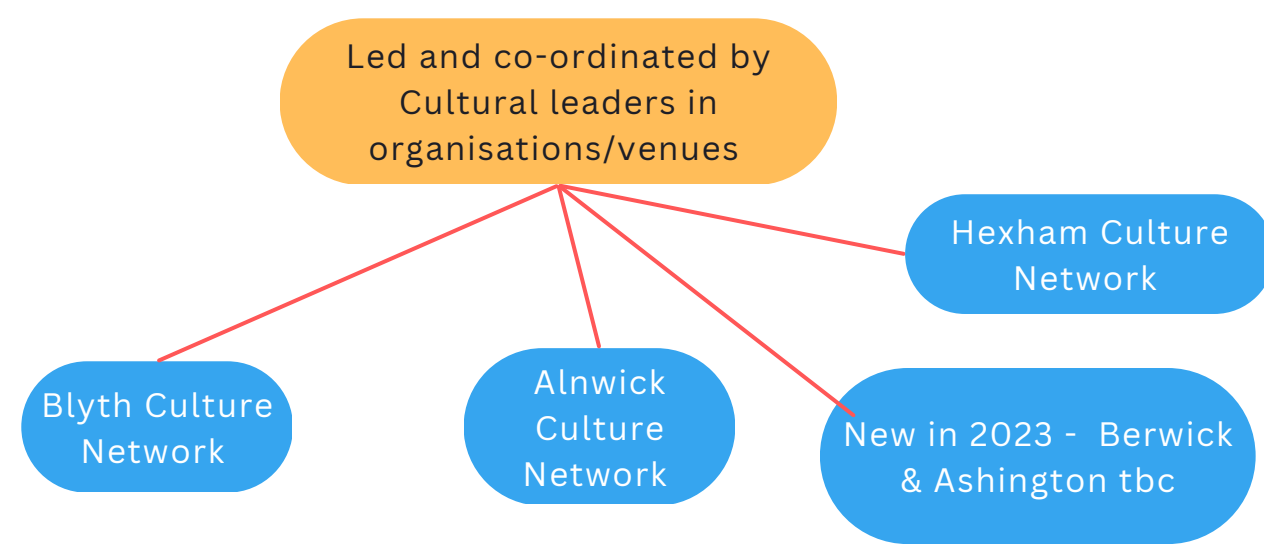

Cultural connections, working groups and networks related to Northumberland.

Information, leads, memberships and structure.

North East Culture Partnership

Northumberland's Strategic Culture Network (invite only)

Place based networks (invite only)

Open Access Northumberland based cultural/ heritage networks/ groups